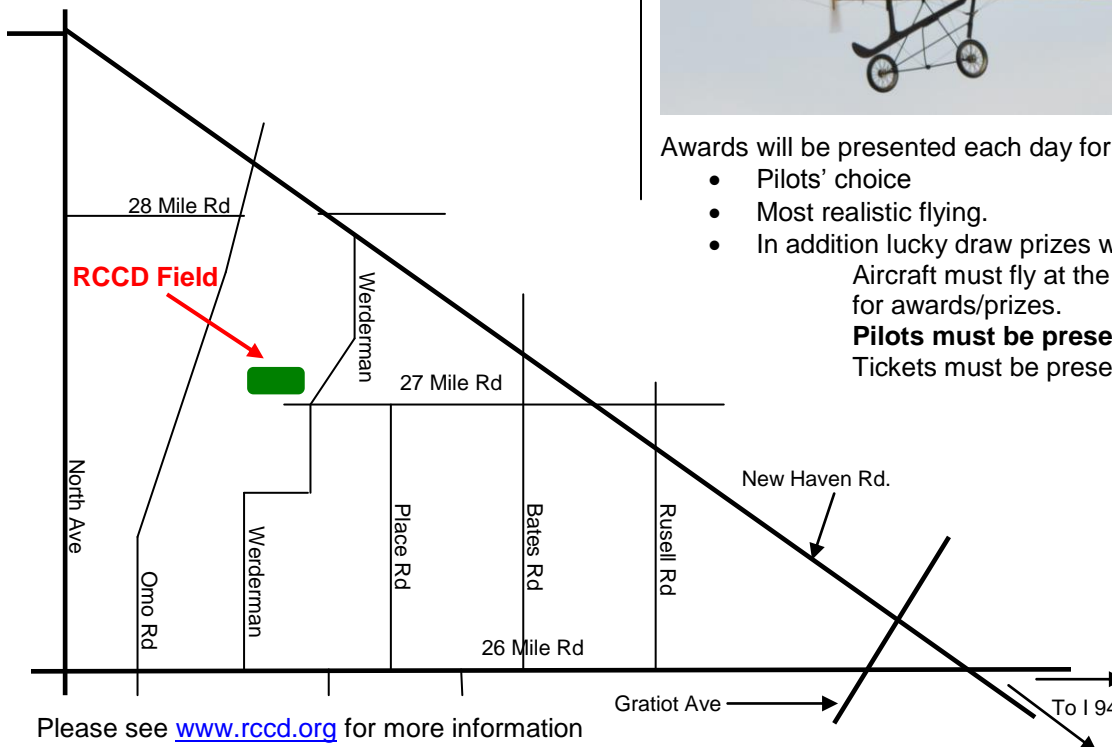

Please see www.rccd.org for more information